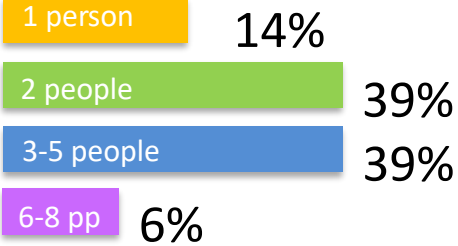

Pass Through Rate at Facility

GreenMaster/Golf Business Canada

Distribution

4,300

Spring Issue
February – April

2,900

Fall Issue
August – October

2,900

Summer Issue
May – July

3,200

Winter Issue
November - January