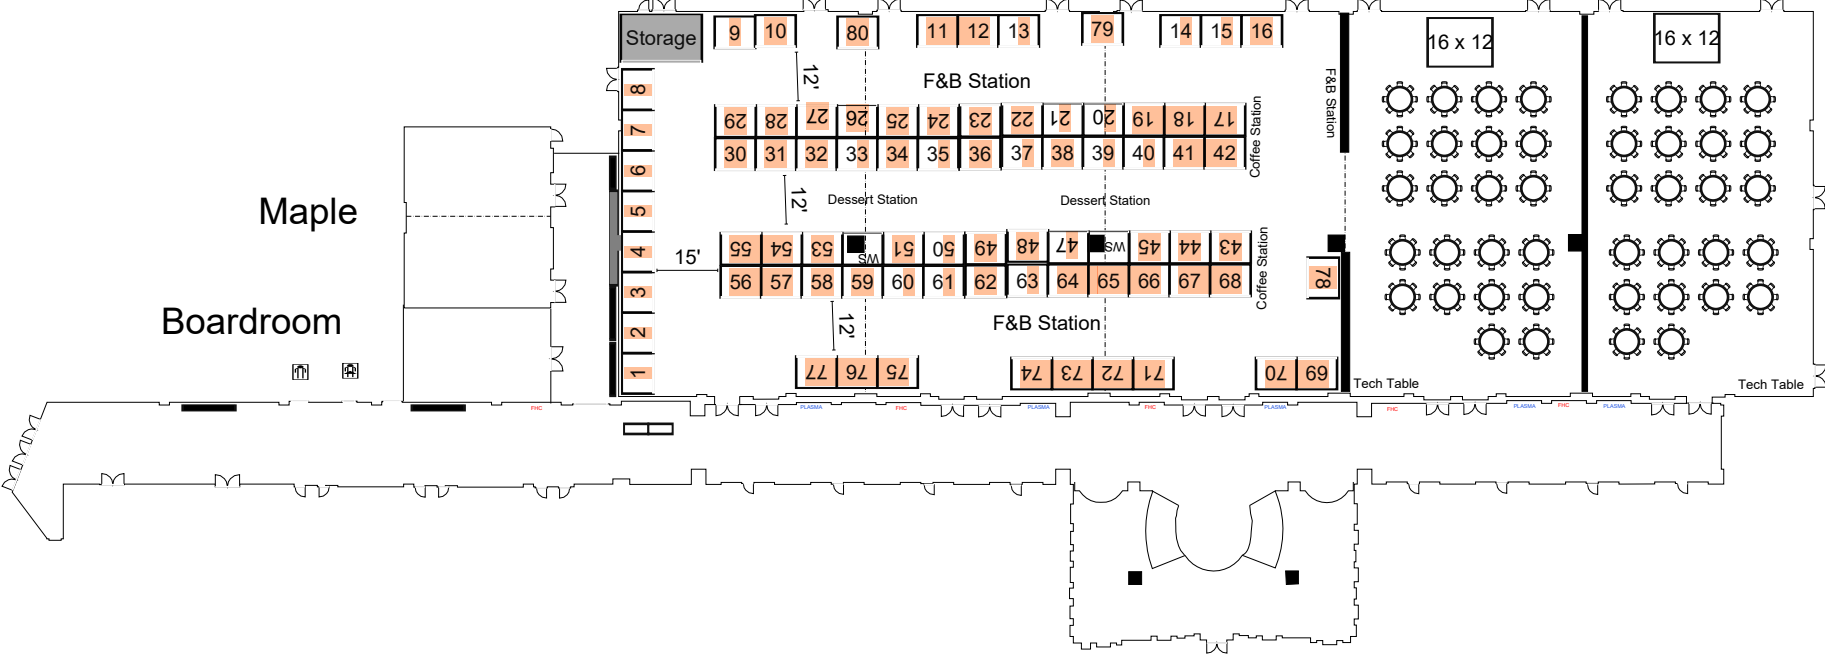

Grand Hall

Day 3

A B C D E
78 Booths 176 Seats 176 Seats

Maple
Boardroom

Pre-Function