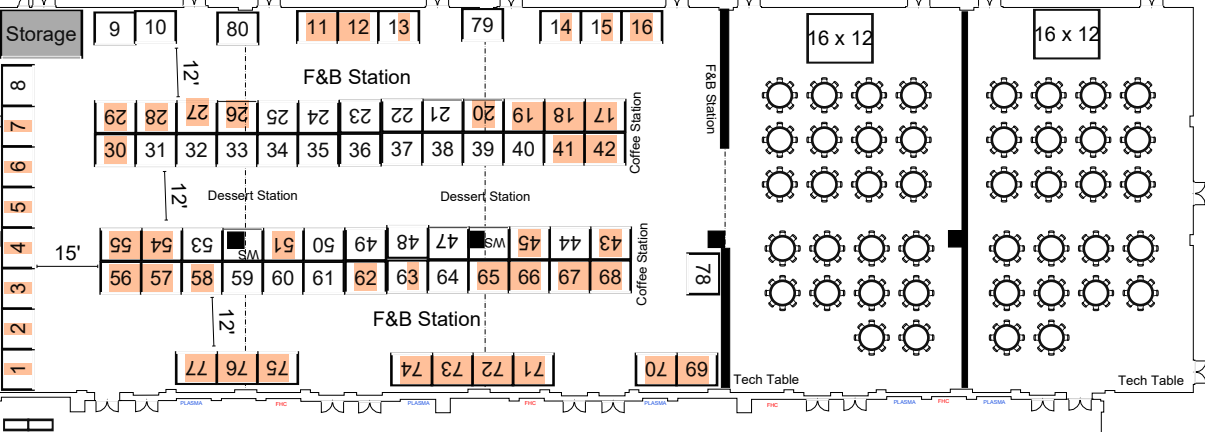

# Grand Hall

Day 3

A

B

C

D

E

78 Booths

176 Seats

176 Seats

Maple

Boardroom

Pre-Function