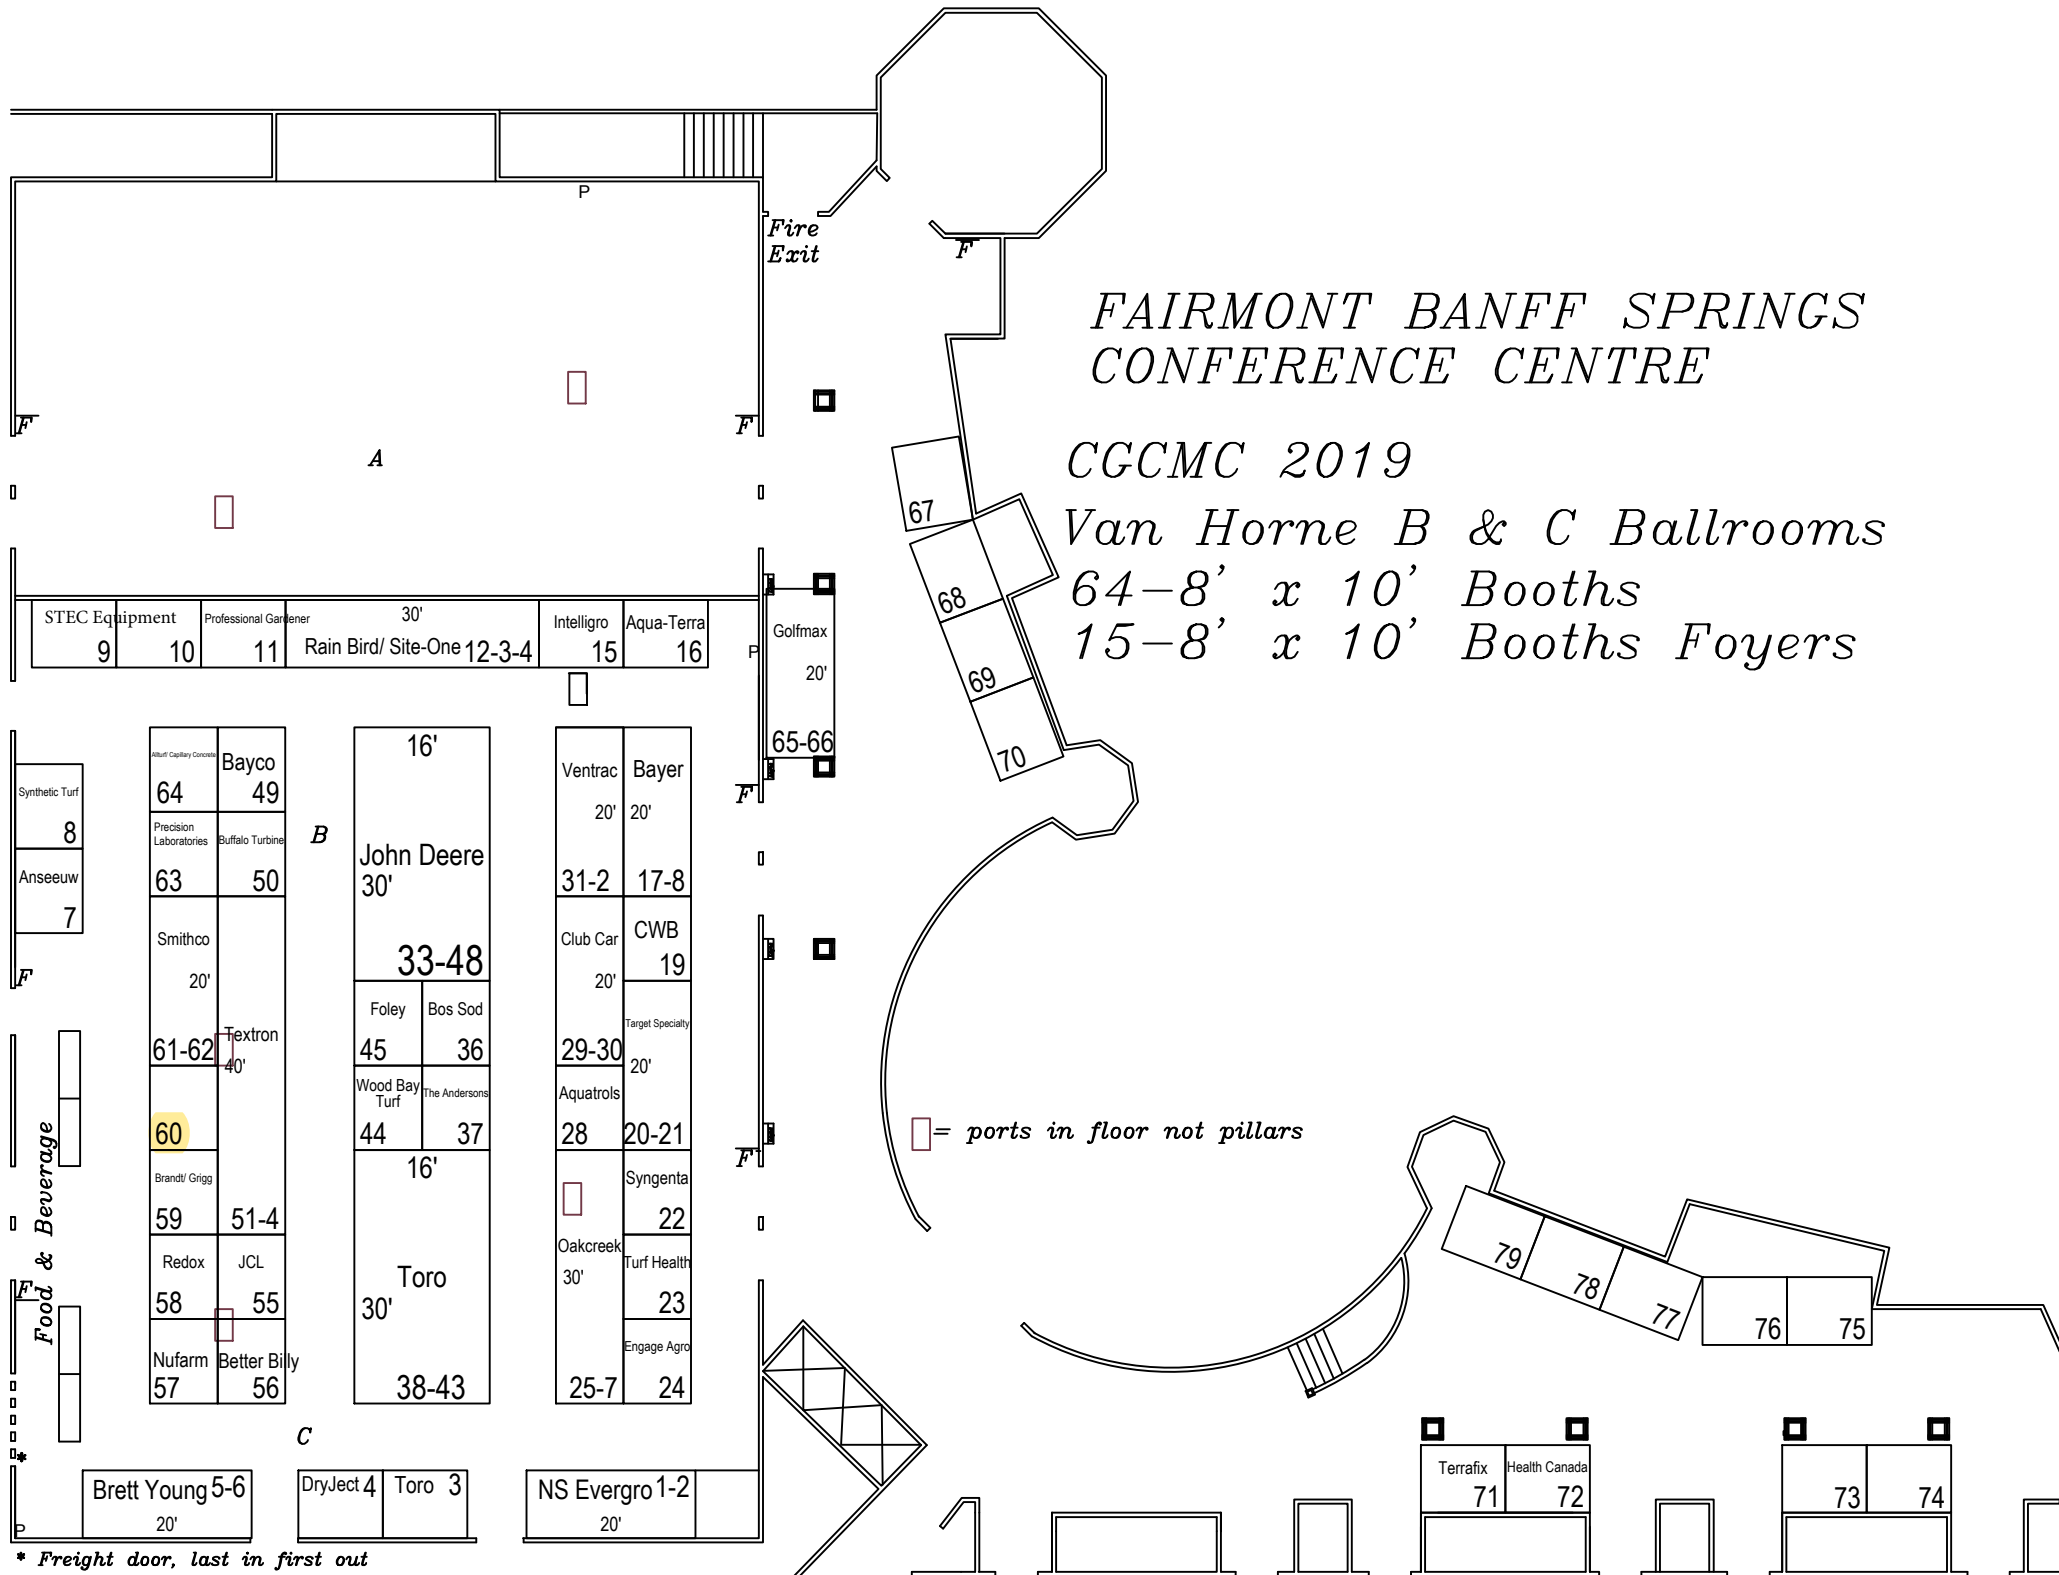

FAIRMONT BANFF SPRINGS CONFERENCE CENTRE

CGCMC 2019

Van Horne B & C Ballrooms

64-8' x 10' Booths

15-8' x 10' Booths Foyers

STEC Equipment 9	Professional Gardener 10	30' Rain Bird/ Site-One 12-3-4	Intelligro 15	Aqua-Terra 16
---------------------	-----------------------------	--------------------------------------	------------------	------------------

Ventrac 20'	Bayer 20'
31-2	17-8
Club Car 20'	CWB 19
29-30	Target Specialty 20'
Aquatrols 28	20-21
25-7	24

67
68
69
70

Golfmax 20'
65-66

= ports in floor not pillars

79	78	77	76	75
----	----	----	----	----

Brett Young 20'	5-6
DryJect 4	Toro 3

NS Evergro 20'	1-2
-------------------	-----

Terrafix 71	Health Canada 72	73	74
----------------	---------------------	----	----

* Freight door, last in first out